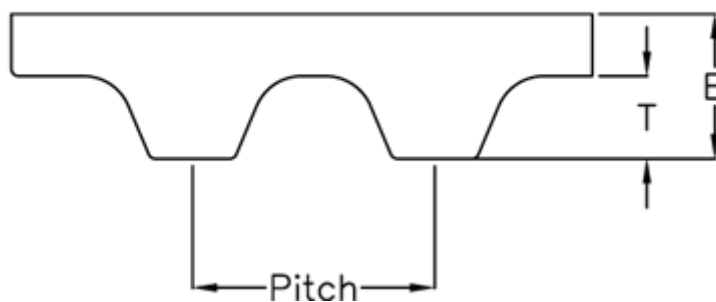

Article number: 602776230883

Description: Gates Timing Belt Synchropower PU 16 T10 880

Measures

Height B mm	= 4.5
Height T mm	= 2.5
Length	= 880
Number of teeth	= 88
Pitch	= 10
Type	= PU 16 T10 880
Width	= 16